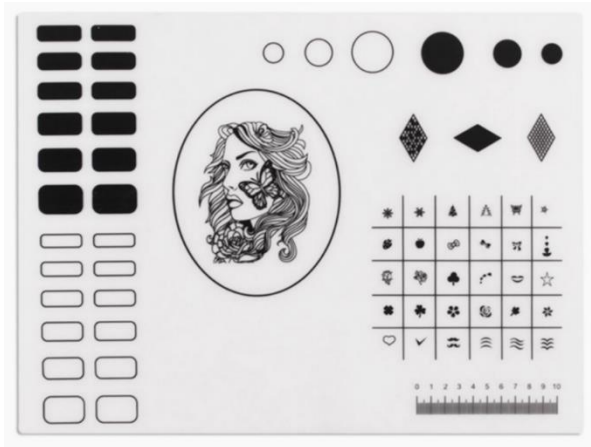

NAIL PALETTE

Imitation Agate Crystal Nail Palette

The nail polish glue can be put on it to color, it is convenient to use and save time

Code
TOTA003

ACCESSORIES

Clean Silicone

Made from easy to clean silicone. The logo desk mat is ideal for use to protect surfaces and clean between