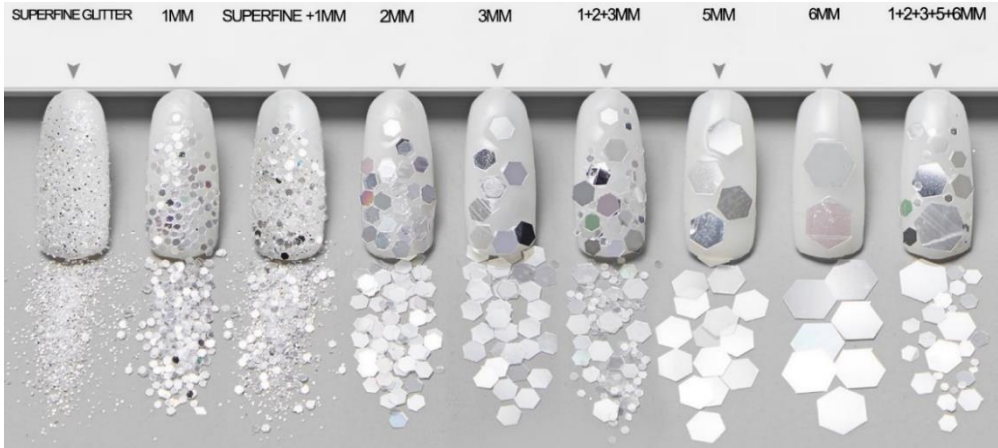

GLITTERS

NAME	SIZE
Glitter	2.5*2.9CM