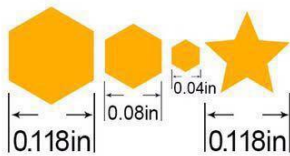

NAME	SIZE
Builder Gel	15/30/60ML

GLITTERS

NAME	SIZE
Glitter	2.5*2.9CM

TIPS & FORMS

PRO FORMS

The Manicure Company Pro Enhancement Nail Forms are a medium thickness coated paper nail form used to create a gel or acrylic nail enhancement.

NAME	QUANTITY
ACNAILFORMS	300/500

YC-07
100PSC

10.5cm

19.5cm

About: 215g

NAIL TIPS

These natural color nail tips are ideal for gel or

QUANTITY	SIZE
500PCS	0-9(50pcs/per)