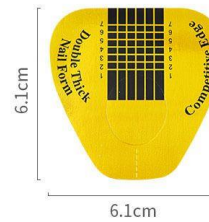

NAME	SIZE
Builder Gel	15/30/60ML

GLITTERS

NAME	SIZE
Glitter	2.5*2.9CM

TIPS & FORMS

PRO FORMS

The Manicure Company Pro Enhancement Nail Forms are a medium thickness coated paper nail form used to create a gel or acrylic nail enhancement.

NAME	QUANTITY
ACNAILFORMS	300/500

YC-07
100PSC

10.5cm

19.5cm

About: 215g

NAIL TIPS

These natural color nail tips are ideal for gel or

QUANTITY	SIZE
500PCS	0-9(50pcs/per)

acrylic extension on a variety of nail lengths

FILES

PRO FILES

Strong and robust reusable nail files in various grits.

GRIT	SIZE
100/180	17.8*2.8CM
100/180	17.8*2.8CM
100/180	17.8*1.9CM
100/180	17.8*2.8CM
100/180	17.8*1.9CM